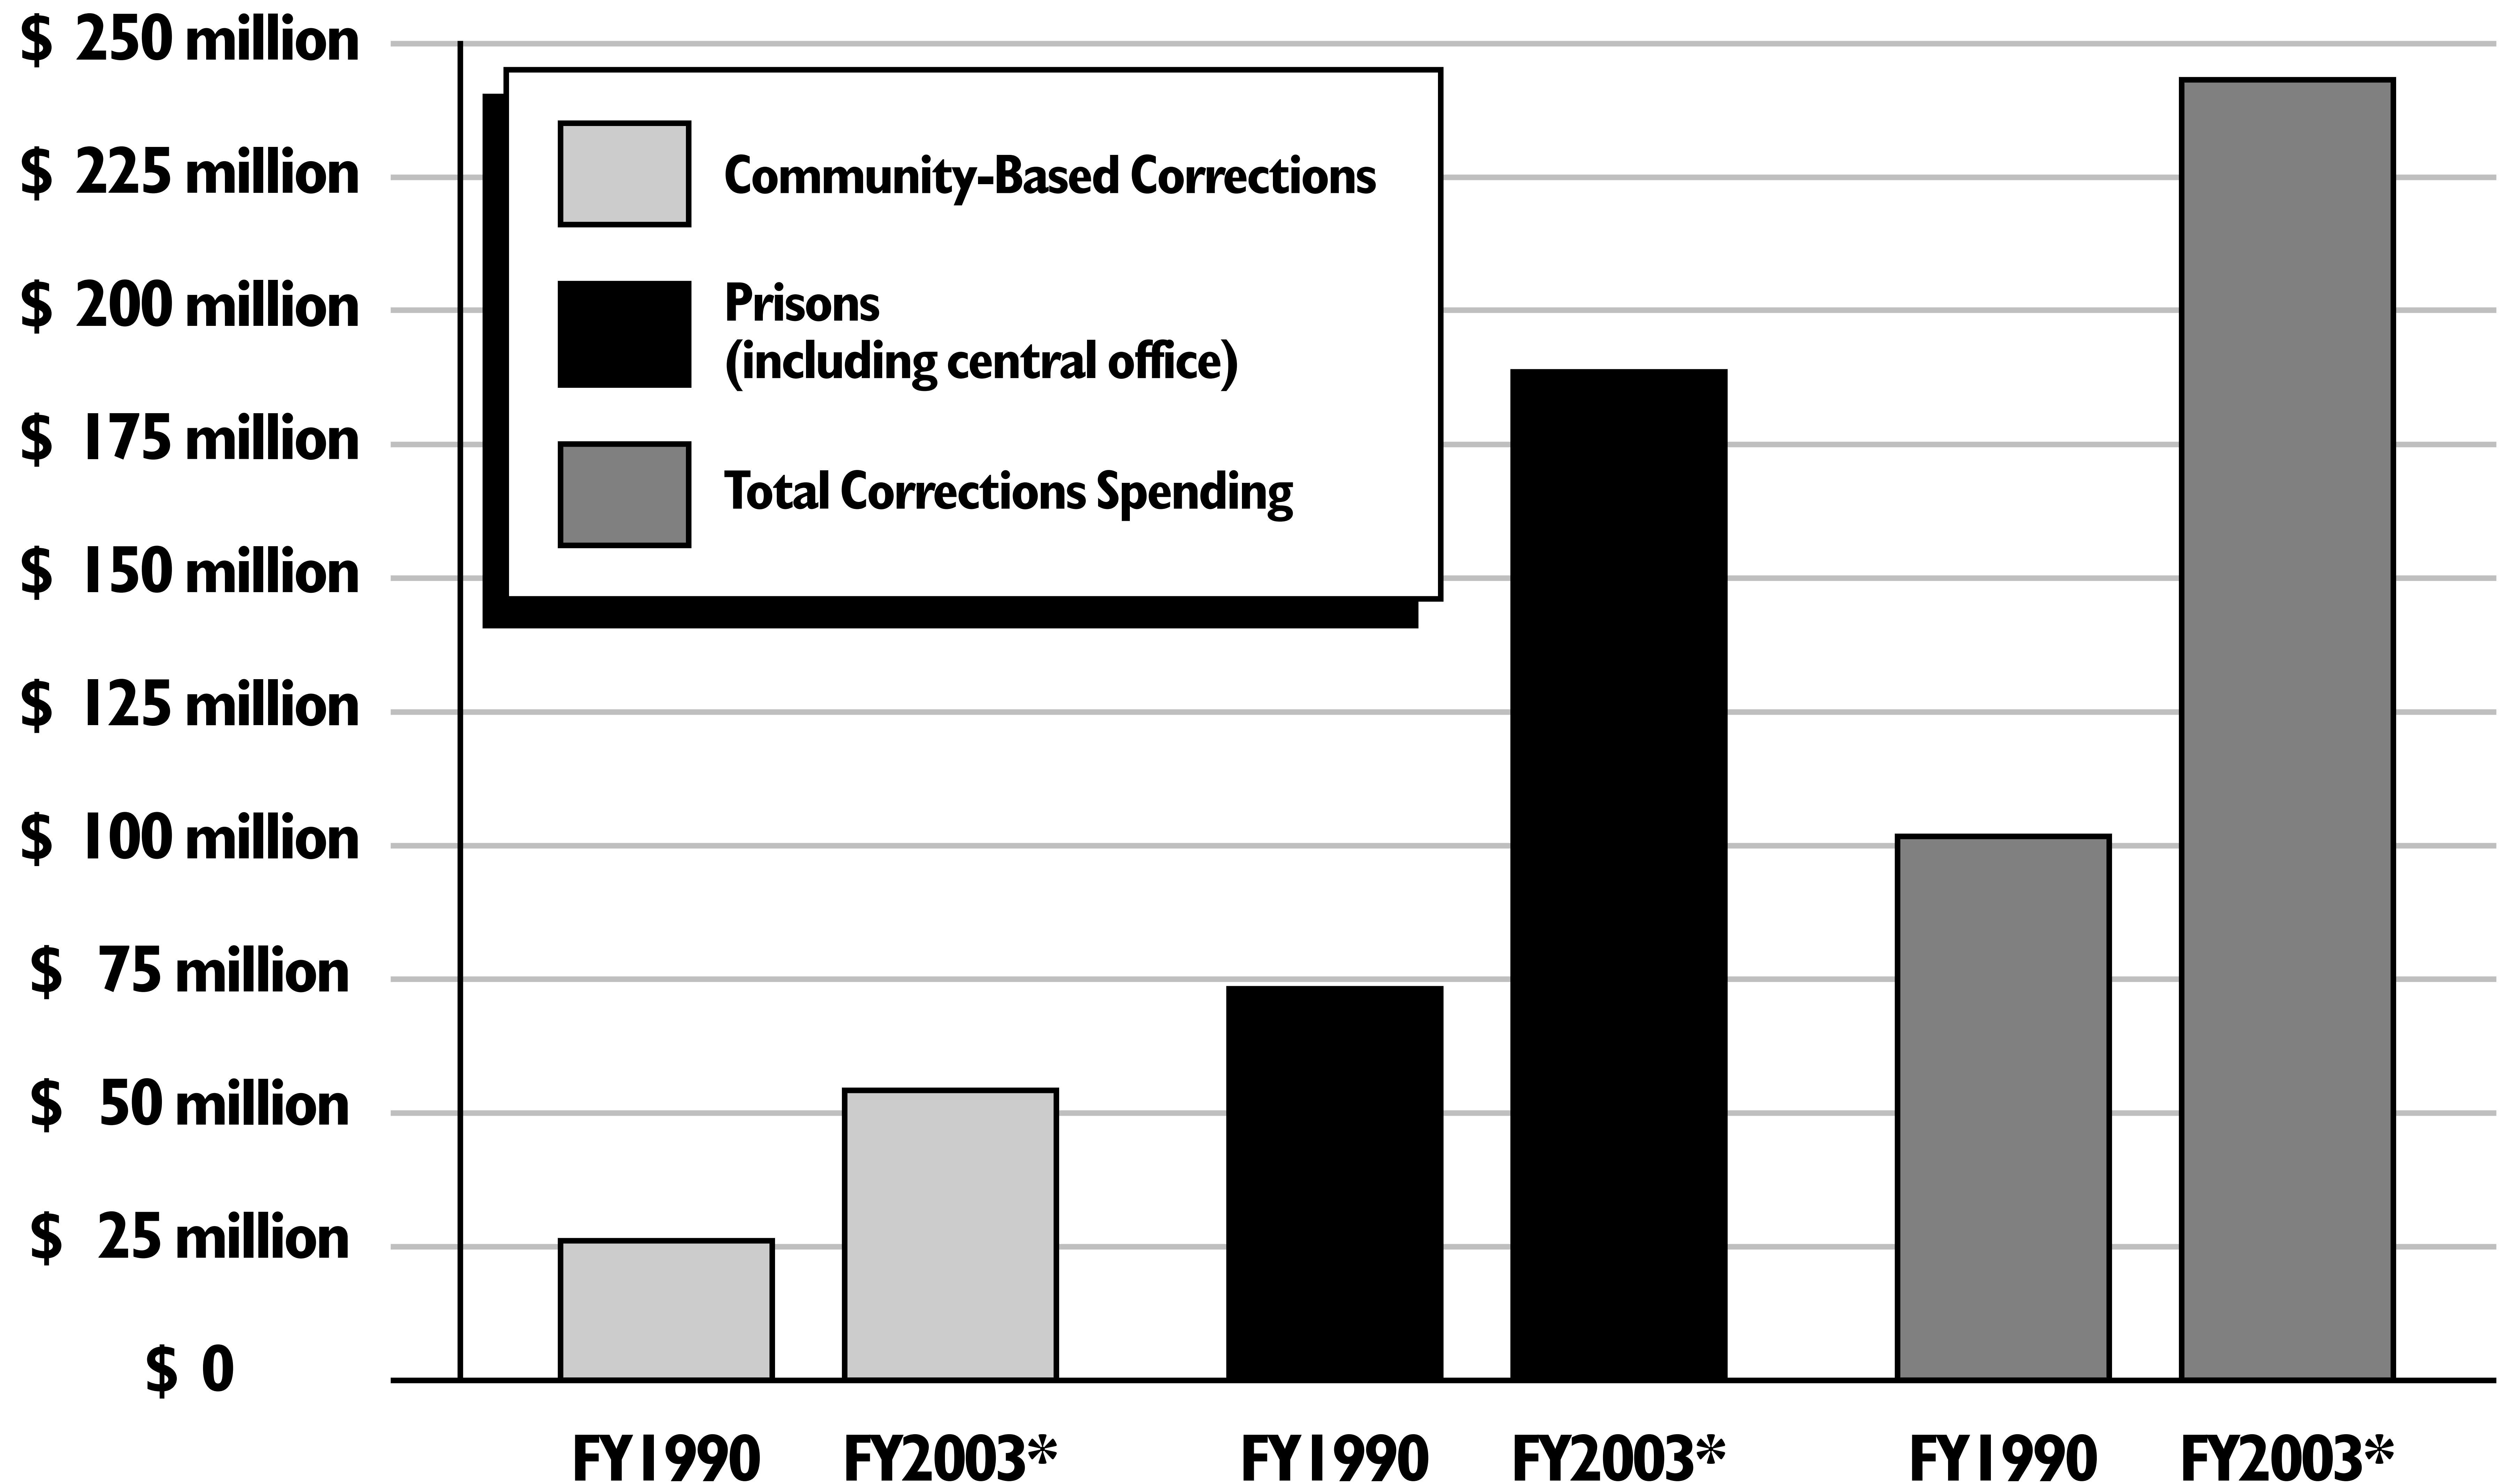

# Growth in Iowa Corrections Spending 1990-2003

\* Estimates for FY 2003. Source: Iowa Legislative Fiscal Bureau

**The Iowa Policy Project**

For more information, see  
[www.iowapolicyproject.org](http://www.iowapolicyproject.org)