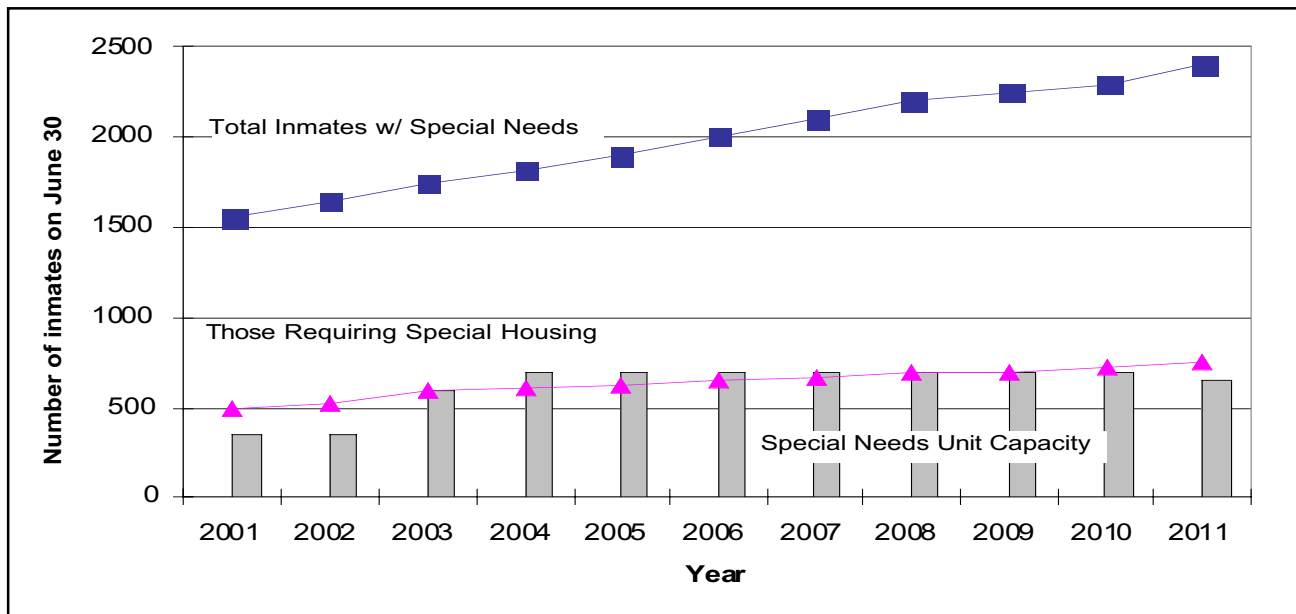

Total Iowa Inmates, Actual & Forecast to 2011

Source: U.S. Department of Justice. 2001. Sourcebook of Criminal Justice Statistics, 2000. Washington, DC: Bureau of Justice Statistics.

Inmates with Special Needs: Actual & Forecast