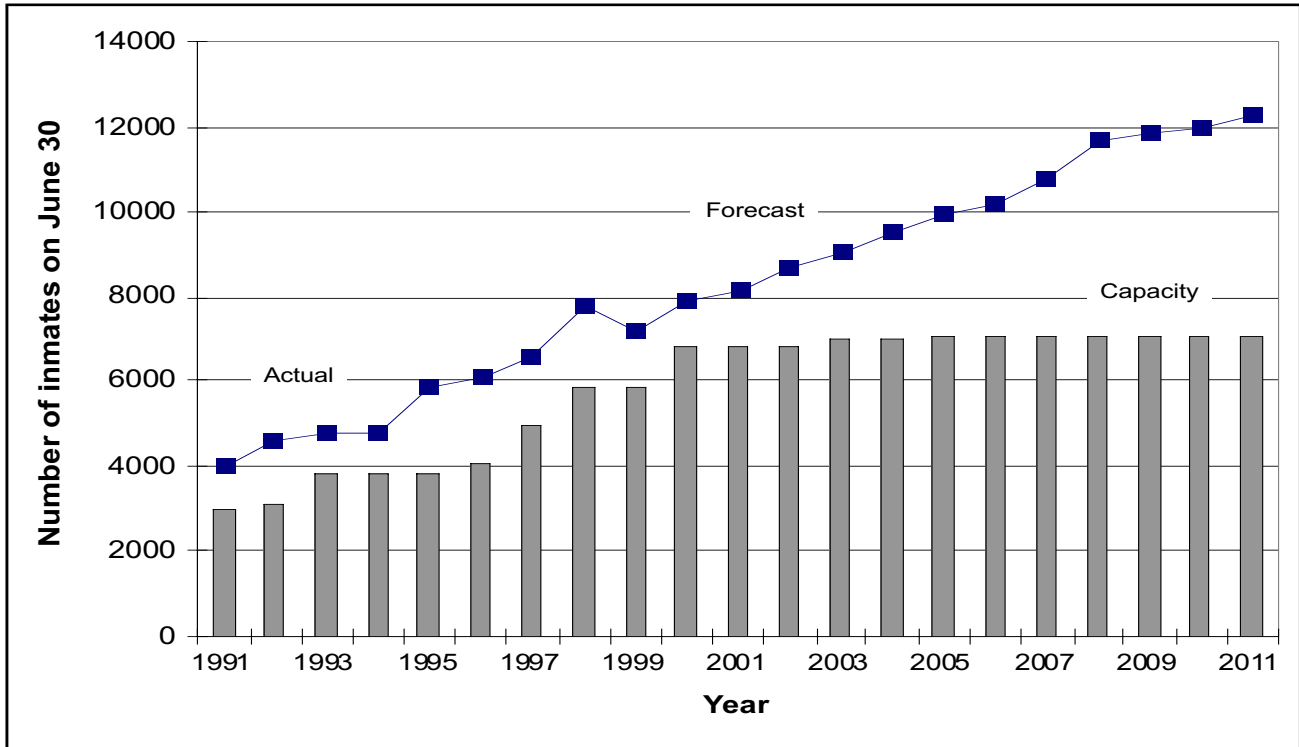

Total Iowa Inmates, Actual & Forecast to 2011

Source: U.S. Department of Justice. 2001. Sourcebook of Criminal Justice Statistics, 2000. Washington, DC: Bureau of Justice Statistics.

Inmates with Special Needs: Actual & Forecast